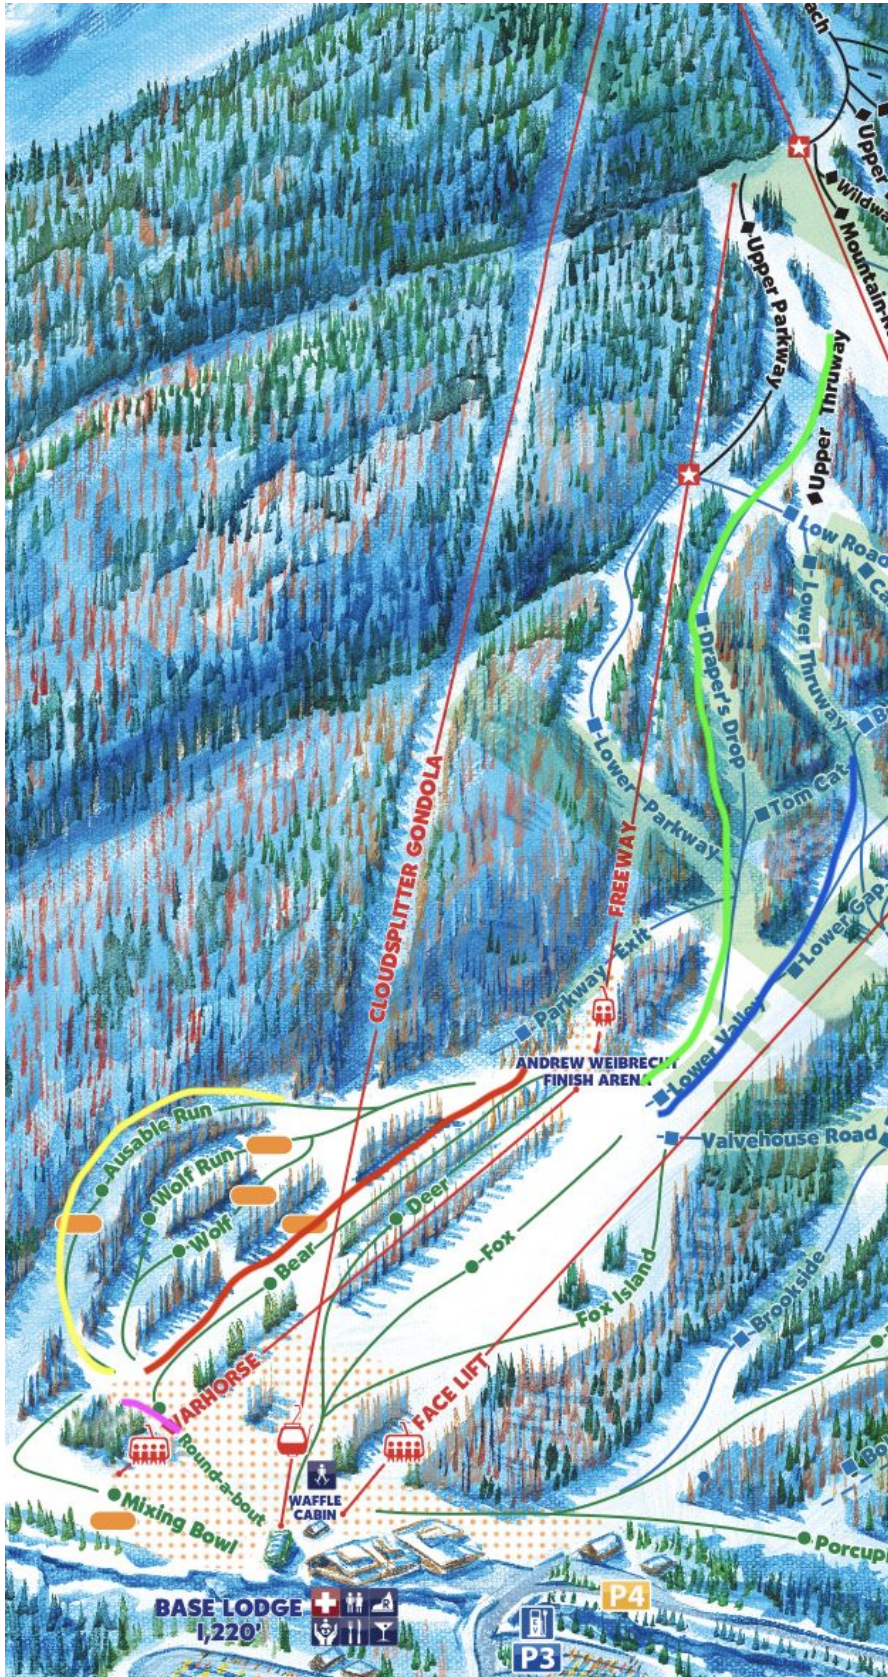

# Alpine Ski, Snowboard, and Freeski at Whiteface

**Yellow** - Snowboard & Freeski Cross (Ausable Run)

**Red** - Snowboard & Freeski Slopestyle and Freeski Big Air (Bear)

**Pink** - Snowboard & Freeski Rail Jam (top of Round-a-bout)

**Green** - Alpine Ski (Upper Thruway and Draper's Drop)

**Blue** - Snowboard Slalom (Lower Valley/Tower "10"), Snowboard Giant Slalom (Lower Valley)