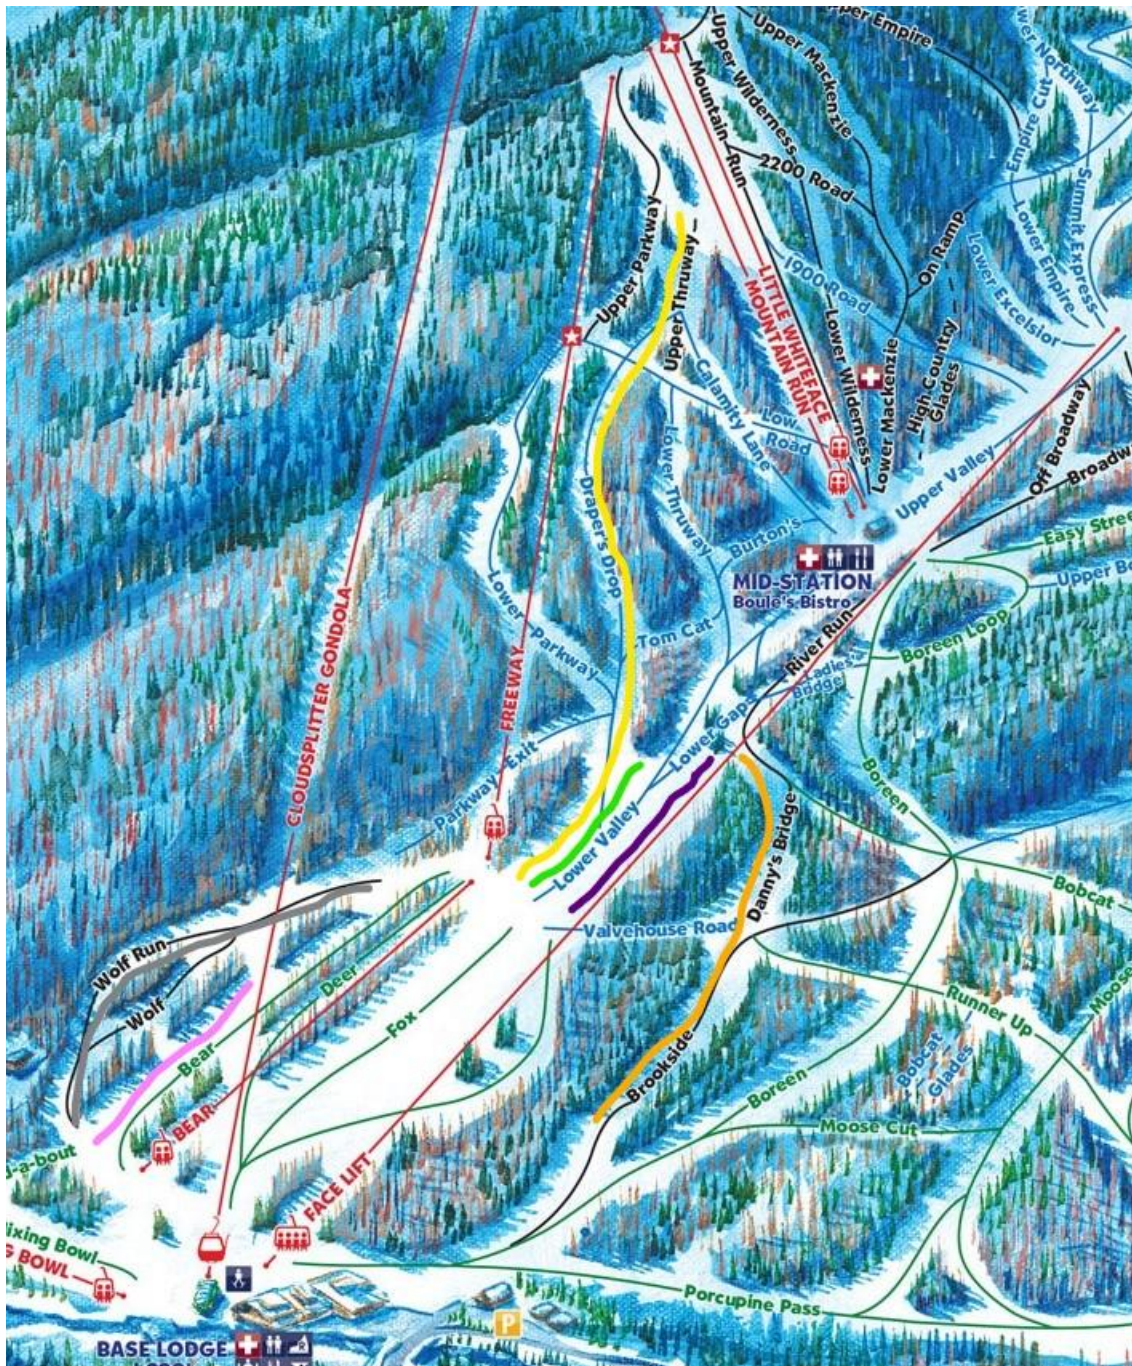

## Alpine, Snowboard, and Freeski at Whiteface

Yellow - Alpine Giant Slalom/Slalom

Green - Alpine Dual Slalom (Drapers)

Purple - Snowboard Slalom (Lower Valley/Tower "10"), Snowboard Giant Slalom (Lower Valley)

Orange - Snowboard/Freeski Slopestyle (Brookside)

Pink - Snowboard/Freeski Rail Jam (Bear)

Gray - Snowboard/Freeski Boarder-X/Skier-X (Wolf/Wolf Run)

<https://www.uscsa.org/2022-lake-placid-ny.html>