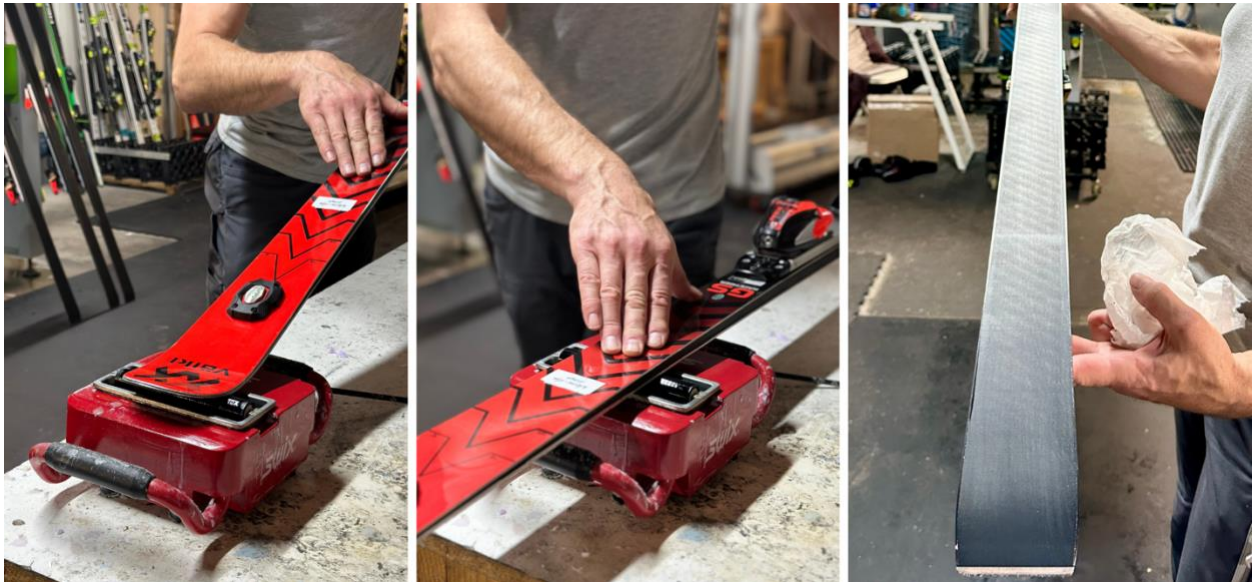

Simplify Your Waxing Routine with the Swix T60-110 Wax Machine

Would you like to spend less time waxing and more time skiing?

As a racer or avid skier, you know the importance of a perfectly waxed ski. But let's face it, traditional waxing with an iron can be time-consuming, messy, and sometimes inconsistent.

Introducing the Swix T60-110 Wax Machine: Your New Waxing Secret Weapon

The Swix T60-110 Wax Machine is designed to streamline your waxing process so you can spend less time with preparations off the hill and more time focusing on performance.

Here's why you'll love it:

- **Effortless Application:** Simply turn on the machine and once it heats up, roll your ski over the heated wax roller for a consistent, even coat.
- **Quicker Waxing:** Make one or two passes with the ski and you are done!
- **Cleaner Waxing:** No more messy wax drips, no more big piles of scraped off wax.
- **More Efficient Consumable Use:** With 60% or more reduction in wax use, and little to no scraping, you'll use less wax and leave less money on the wax room floor.
- **Easier cleanup:** When you're done waxing simply put the lid on the wax pot after it has cooled and put the machine away. This also keeps your wax nice and clean. Additional wax pots available (sold separately) for all your waxes.
- **Superior Performance:** Achieve optimal ski performance with precise wax application.

monitoring temperature and speed so as not to overheat the ski bases. Plus, no more chances of scratching your ski base with a piece of microscopic dirt or debris you somehow did not see on the base of your iron. The Swix T60-110 Wax Machine is the key to spending less time in the tuning room so you can maximize your full potential on the slopes.